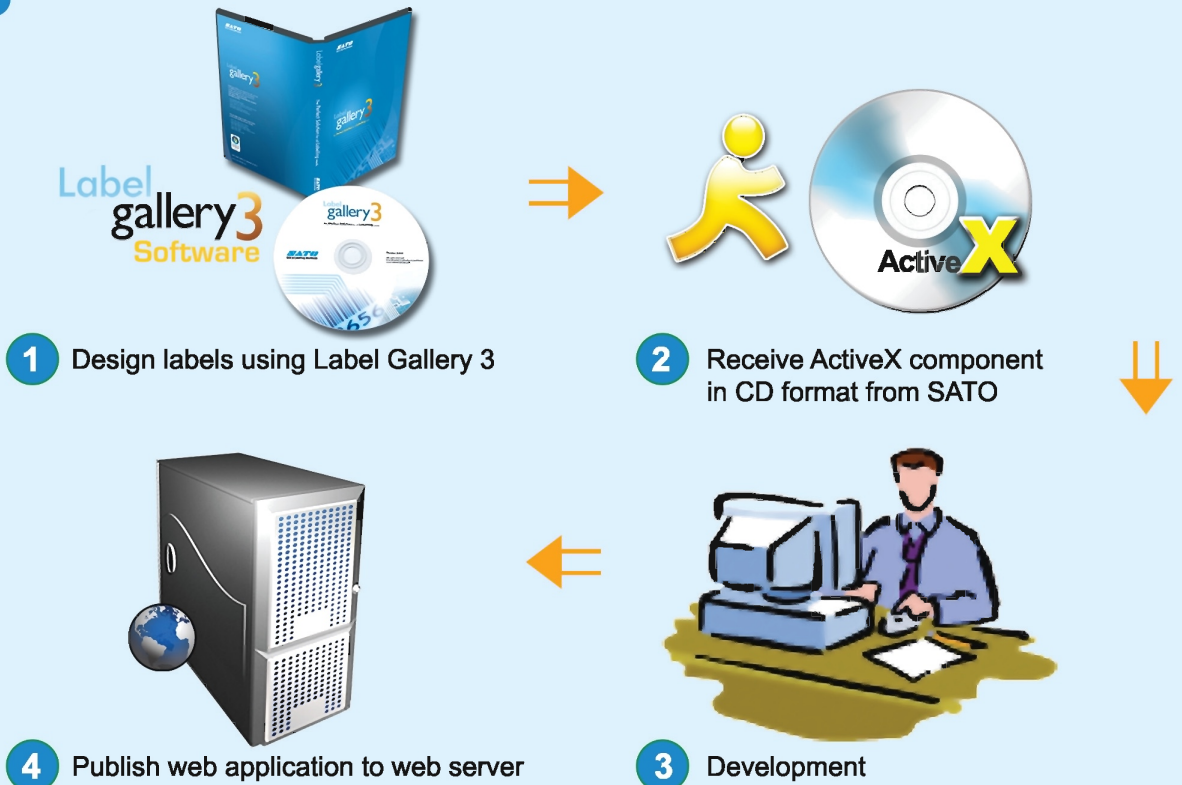

Web-Based Printing

ActiveX-Enabled

✓ **Programming Language**
ASP.Net (VB.net, C#.Net)
Java Script

Achieve all these with SATO
With SATO web-based printing solution, printing can be done anywhere and anytime. Simply log on to the web to start label printing.

- ★ **Print from anywhere**
Simply log on to Microsoft Internet Explorer 6 and above
- ★ **Easy maintenance**
Receive ActiveX from SATO (Web Printing Starter Kit CD)
- ★ **No on-site software installation**
Print and design from the web server
- ★ **Label standardisation**
Use the ready label template from Label Gallery 3
- ★ **Save time**
Print from anywhere and anytime

Label Gallery meets compliance needs

Web-Based Printing

Illustration of Technical Flow

Basic Requirement

- ✓ Web Server (to host web application)
 - IIS 5.0
 - .NET Framework
- ✓ Printing ActiveX (by SATO)
 - ✓ Support Microsoft Internet Explorer 6 and above
 - ✓ Programming Language:
 - ASP.Net (VB.net, C#.Net)
 - Java Script
 - ✓ Label Gallery for label template design

Office

Customer

SATO Recommended Printer Models

 CLe Series	 CT4i Series	 GT4e Series
--	--	---

- 1** Connect to the internet to start label printing
- 2** Start printing your labels