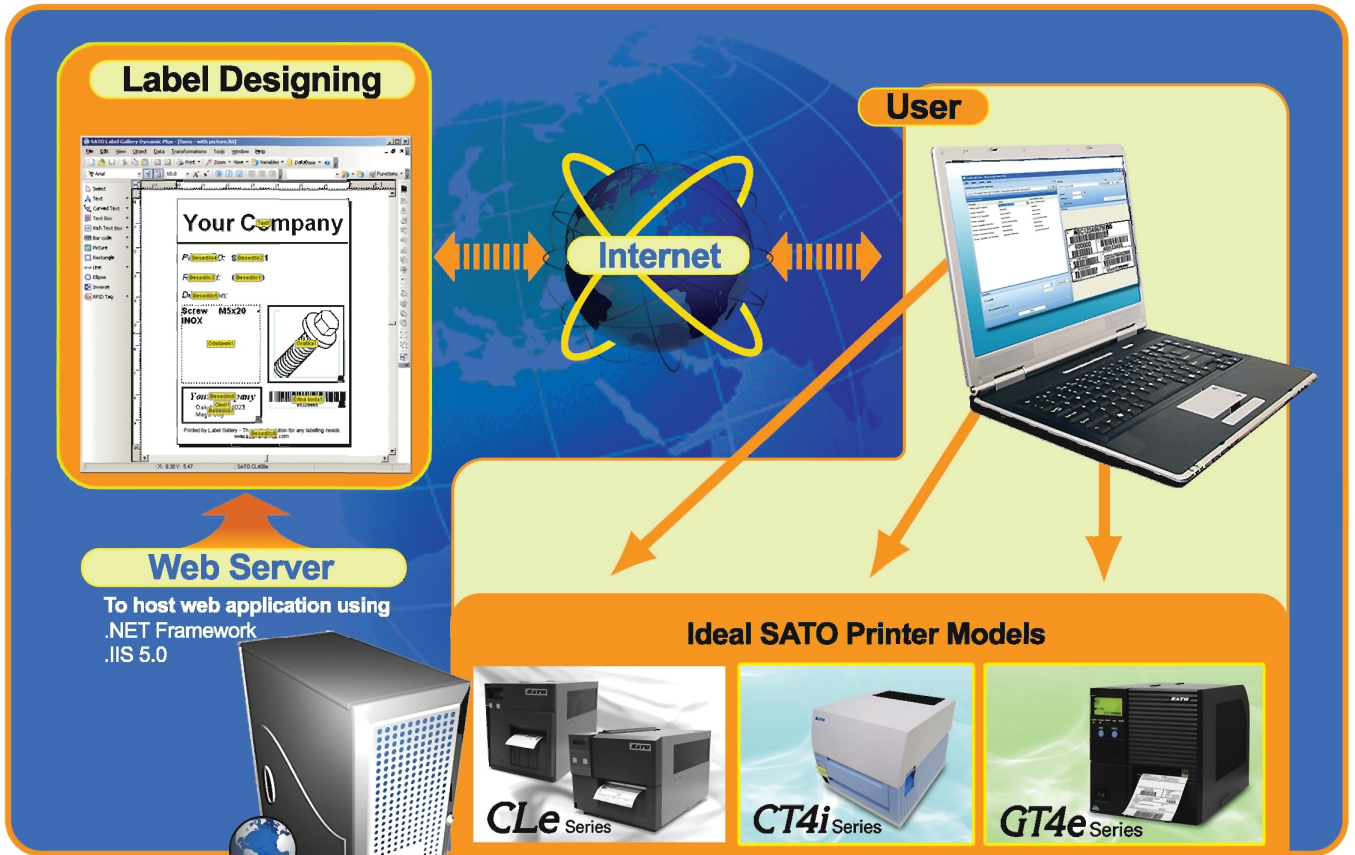

Web-Based Printing

ActiveX-Enabled

✓ **Programming Language**
ASP.Net (VB.net, C#.Net)
Java Script

Achieve all these with SATO
With SATO web-based printing solution, printing can be done anywhere and anytime. Simply log on to the web to start label printing.

- ★ **Print from anywhere**
Simply log on to Microsoft Internet Explorer 6 and above
- ★ **Easy maintenance**
Receive ActiveX from SATO (Web Printing Starter Kit CD)
- ★ **No on-site software installation**
Print and design from the web server
- ★ **Label standardisation**
Use the ready label template from Label Gallery 3
- ★ **Save time**
Print from anywhere and anytime

Label Gallery meets compliance needs

Web-Based Printing

Illustration of Technical Flow

Basic Requirement

- ✓ Web Server (to host web application)
 - IIS 5.0
 - .NET Framework
- ✓ Printing ActiveX (by SATO)
 - ✓ Support Microsoft Internet Explorer 6 and above
 - ✓ Programming Language:
 - ASP.Net (VB.net, C#.Net)
 - Java Script
 - ✓ Label Gallery for label template design

Office

Customer

SATO Recommended Printer Models

 CLe Series	 CT4i Series	 GT4e Series
--	--	---

- 1** Connect to the internet to start label printing
- 2** Start printing your labels